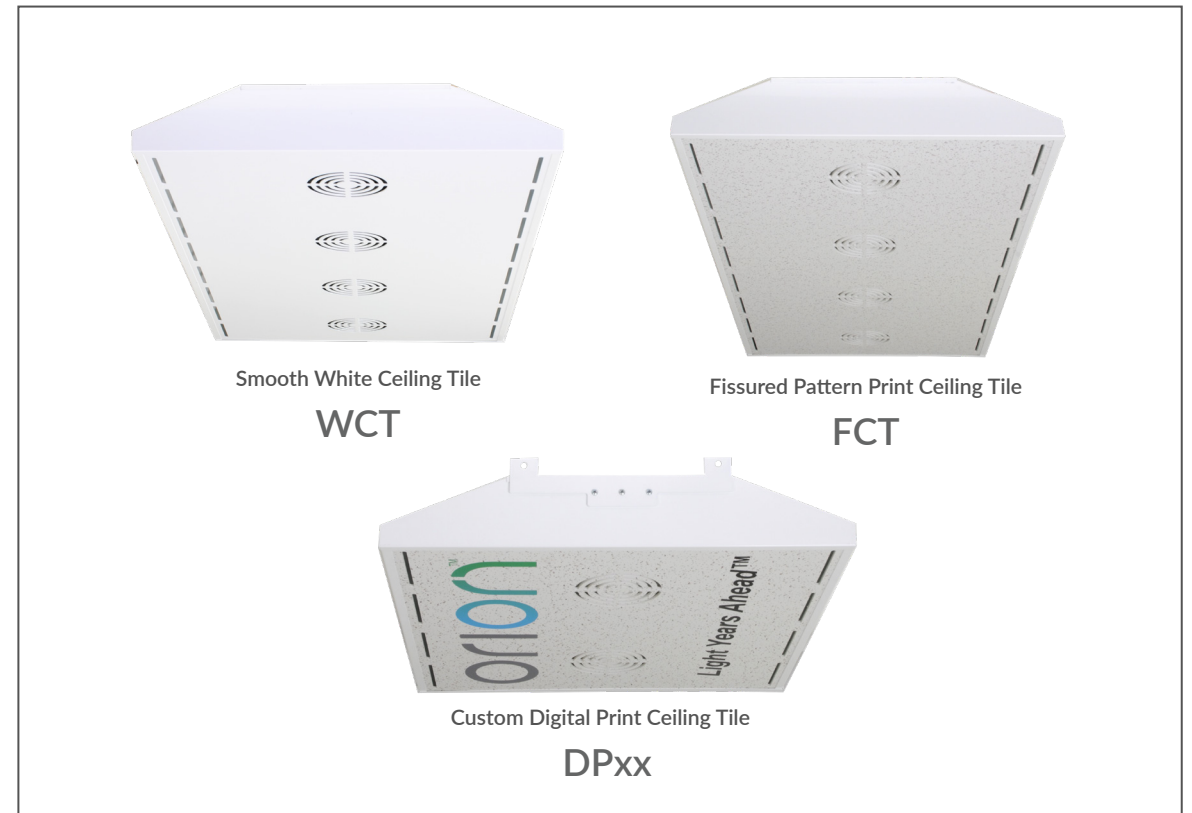

### 3 FRONT PANEL OPTIONS AVAILABLE

**1 IMPROVE SPACE COMFORT**  
Increases air turnovers which improves temperature variance, reduces HVAC load, and reduces mold, humidity, odors, and allergens.

**4 FAN HOUSING**  
Available in 2' x 2' and 2' x 4' sizes. Housing color options are white, black, and silver. Comes standard with Orion's Britex antimicrobial coating to prevent bacteria growth.

**3 EASE OF INSTALLATION**  
Product can easily be installed in a T-Bar recessed ceiling grid, surface mounted, wall mounted, or suspended mounted.

**2 FRONT PANEL OPTIONS**  
Available with painted aluminum panel option that will match fixture housing color, fissured pattern print ceiling tile, smooth white ceiling tile, or custom digital print ceiling tile options.

### MOUNTING OPTIONS

Recessed Mount  
(Lay-In Fixture  
T-Bar Grid)

Surface Mount

Wall Mount