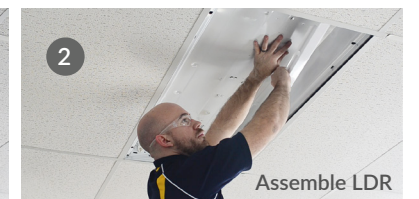

6 UPGRADE ROOM AESTHETICS
LDRE3 has a clean and modern design with matte finish contour lens.

SAMPLE INSTALL

FAST SINGLE PERSON INSTALL

Remove Existing

Assemble LDR

Reconnect Wiring

Secure Latches

CONTROLS & ACCESSORIES
Hundreds of factory or field installed options available.