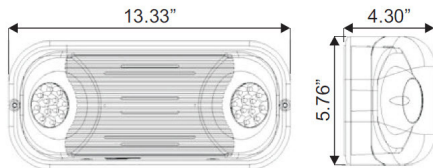

### Options and Accessories

Fixture Option
<b>WG</b> = Wire Guard 

### Physical and Performance Information<sup>1</sup>

Product Series	Wattage @ 120v	Length	Height	Width	Weight
ELWUB	3.32w	13.33"	5.76"	3.41"	4 lbs.