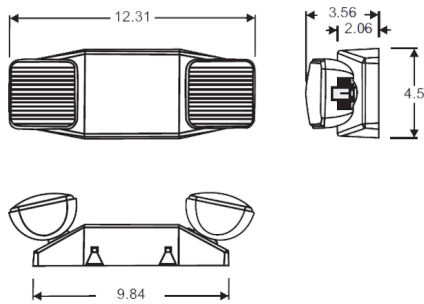

Options and Accessories

Fixture Option
SD = Self Diagnostic WG = Wire Guard CC = Clear Cover * RC = Remote Capable; 12 volts additional * RS = Remote single light 6 volts * RD = Remote double light 12 volts * Ordering "Remote capable" allows you to install a single "RS" or double "RD" light in conjunction to combination exit & emergency fixture

Physical and Performance Information¹

Wattage @ 120v - 60 hz	Length	Height	Width	Weight
2.3w	9.84" fixture body 12.31" with light heads	4.5"	3.56"	4 lbs.

Clear Covers

Wireguard

Remote Lighting

Additional Specification Information