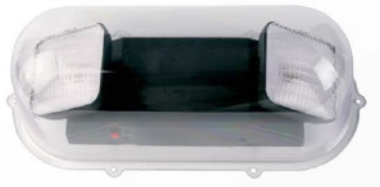

Physical and Performance Information¹

Wattage @ 120v - 60 hz	Length	Height	Width	Weight
2.3w	9.84" fixture body 12.31" with light heads	4.5"	3.56"	4 lbs.

Clear Covers