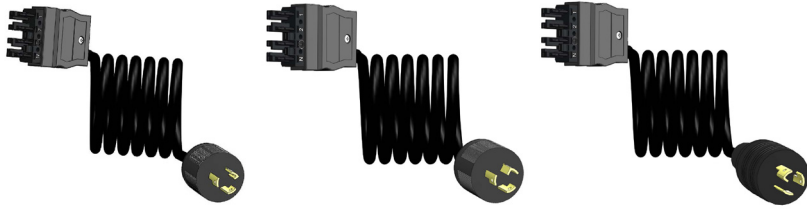

**PSO**

Whips - Full Switch	Voltage	Description	Nema Config
PSO780	120-277v	Power Supply, 6', 18/3 SJTOW, Whip, 4-Pin Platform, [4A], Full Switch, Black	n/a
PSO781	120-277v	Power Supply, 11', 18/3 SJTOW, Whip, 4-Pin Platform, [4A], Full Switch, Black	n/a
PSO780-JBC	120-277v	Cord Pendant Power Supply: 6', 18/3 SJTOW, Whip, 4-pin Platform, [4A], Full Switch, Black, with Junction Box Cover and Strain Relief	n/a
PSO781-JBC	120-277v	Cord Pendant Power Supply: 11', 18/3 SJTOW, Whip, 4-pin Platform, [4A], Full Switch, Black, with Junction Box Cover and Strain Relief	n/a
PSO816	120-277v	Power Supply, 11', 18/3 SJTOW, Whip, 5-Pin Platform, Full Switch, [5D], Black [For 100% Light level ONLY, on full dimming fixture]	n/a
PSO838	120-277v	Power Supply, 6', 18/3 SJTOW, Whip, 5-Pin Platform, [5D], Full Switch, Black [For 100% Light level ONLY, on full dimming fixture]	n/a
PSO814	347v/480v	Power Supply, 6', 18/3 STOW, Whip, 5-Pin Platform, [5A], Full Switch, Black	n/a
PSO815	347v/480v	Power Supply, 11', 18/3 STOW, Whip, 5-Pin Platform, [5A], Full Switch, Black	n/a
PSO815-BWG	208/240/347/480v	Power Supply, 11', 18/3 STOW, 5-Pin Whip, [5A], Platform, Full Switch, Black [Black, White, Green, Configuration]	n/a
PSO849	347v/480v	Power Supply, 11', 18/3 STOW, 347V/480v, Whip, 5-Pin Platform [5E], Full Switch, Black [For 100% Light level ONLY, on full dimming fixture]	
Whips - Full Dimming	Voltage	Description	Nema Config
PSO875	120-277v	Power Supply, 11', 18/5 SJTOW, 120/277v, Whip, 5-Pin Platform [5F], For Fixtures Using External/Non-Fixture Mounted Dimming Controls, Example: Dimming Wall Switch, Black	n/a
CPS0930	347v/480v	Power Supply, 6', 18/5 STOW, 347v/480v, Whip, 5-Pin Platform [5G], For Fixtures Using External/Non-Fixture Mounted Dimming Controls, Example: Dimming Wall Switch, Black	n/a
Straight Blade Cords	Voltage	Description	Nema Config
PSO700	120v	Power Supply, 6', 18/3 SJTOW, 15a, Straight Blade, 4-Pin Platform, [4A], Full Switch, Black	5-15P
PSO701	120v	Power Supply, 11', 18/3 SJTOW, 15a, Straight Blade, 4-Pin Platform, [4A], Full Switch, Black	5-15P
PSO817	120v	Power Supply, 6', 18/3 SJTOW, 15a, Straight Blade, 5-Pin Platform, [5D], Full Switch, Black [For 100% Light level ONLY, on full dimming fixture]	5-15P
PSO845	120v	Power Supply, 11', 18/3 SJTOW, 15a, Straight Blade, 5-Pin Platform, [5D], Full Switch, Black [For 100% Light level ONLY, on full dimming fixture]	5-15P