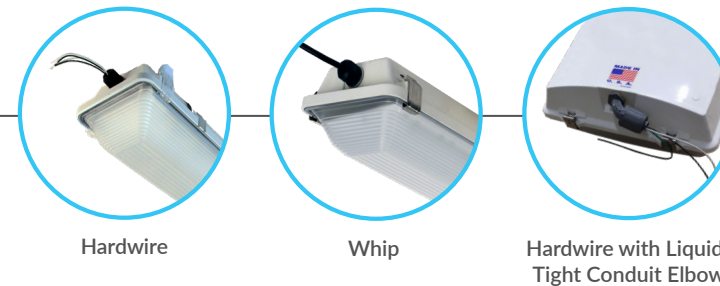

## APOLLO® VAPORTIGHT HIGH BAY SERIES

HIGH EFFICACY • HIGH EFFICACY • HIGH EFFICACY

**167 LPW**

**1 3X LIFE\***  
VTON2 calculated L70 rating of 229,000 hours is a minimum of 4x as long as the typical Economy Vapor Tight Fixture alternative. VTOD2 calculated L70 rating of 174,000 hours is a minimum of 3x as long as the Economy Vapor Tight Fixture alternative.

**2 CONFIGURABLE POWER CONNECTIONS**  
Hardwire, whip, or liquid-tight power connections available. Configured per order.

VTOD2

VTON2

**3 DUST PROOF, WATERTIGHT, RUGGED FIXTURE BODY**  
Durable and versatile fixture suitable for demanding environments with frosted impact resistant, shallow, or linear ribbed frosted lens. 316 Marine Grade latches. Lightweight, white, IP67, IP69, and UL 5VA (f1) reinforced fiberglass body. Two fixture sizes available in VTOD2 models: 2' x 2' and 2' x 4'. Two fixture sizes available in VTON2 models: 1' x 4' and 1' x 8'.