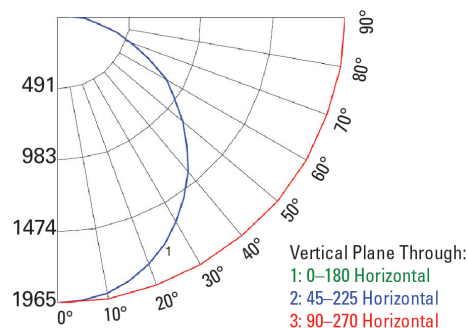

Ordering Information Example (NOTE: No dashes or spaces unless noted below)

Series	Nominal Lumen Code	Voltage	Driver Type	CRI; Color Temp	Fixture Color	Fixture Options
CRLED2	A1	UNV	NDXX	750	BR	PE01

Ordering Information

Series	Nominal Lumen Code¹	Voltage	Driver Type	CRI; Color Temp	Fixture Color	Fixture Options
CRLED2= HARRIS Garage Canopy Round, Gen 2	A1= 4000lm B1= 6000lm	UNV= 120-277v	NDXX= Non-Dimming	750= 70CRI, 5000K	BR= Bronze	{Blank}= No Additional Fixture Options PE01= Photocell

Performance Information²

Series	Nominal Lumen Code	Light Output	Lumens Per Watt	Input Voltage	Input Power	Input Current	Power Factor	CCT	CRI
CRLED2	A1	3843lm	98	120v	39w	0.327 A	>.98	5000K	≥70
CRLED2	B1	5771lm	97	120v	59w	0.494 A	>.98	5000K	≥70

Physical Information

Length	Width	Depth	Weight³
11"	11"	3.75"	5.5 lbs.

Photometrics

B1 750