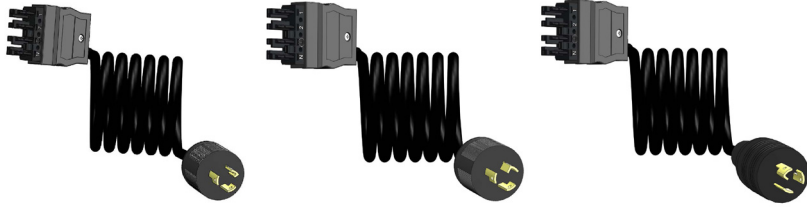

PS/PSO

Whips - Full Switch	Voltage	Description	Nema Config
PS780	120-277v	Power Supply, 6', 18/3 SJTOW, Whip, 4-Pin Platform, Full Switch, Black	n/a
PS781	120-277v	Power Supply, 11', 18/3 SJTOW, Whip, 4-Pin Platform, Full Switch, Black	n/a
PSO780-JBC	120-277v	Cord Pendant Power Supply: 6', 18/3 SJTOW, Whip, 4-pin Platform, Full Switch, Black, with Junction Box Cover and Strain Relief	n/a
PSO781-JBC	120-277v	Cord Pendant Power Supply: 11', 18/3 SJTOW, Whip, 4-pin Platform, Full Switch, Black, with Junction Box Cover and Strain Relief	n/a
PSO816	120-277v	Power Supply, 11', 18/3 SJTOW, Whip, 5-Pin Platform, Full Switch, Black [For 100% Light level ONLY, on full dimming fixture]	n/a
PSO838	120-277v	Power Supply, 6', 18/3 SJTOW, Whip, 5-Pin Platform, Full Switch, Black [For 100% Light level ONLY, on full dimming fixture]	n/a
PSO814	347/480v	Power Supply, 6', 18/3 STOW, Whip, 5-Pin Platform, Full Switch, Black	n/a
PSO815	347v/480v	Power Supply, 11', 18/3 STOW, Whip, 5-Pin Platform, Full Switch, Black	n/a
PSO815-BWG	208/240/347/480v	Power Supply, 11', 18/3 STOW, 5-Pin Whip, Platform, Full Switch, Black [Black, White, Green, Configuration]	n/a
Whips - Dual Switch	Voltage	Description	Nema Config
PSO782	120-277v	Power Supply, 6', 18/4 SJTOW, Whip, 4-Pin Platform, Dual Switch, Black	n/a
PSO783	120-277v	Power Supply, 11', 18/4 SJTOW, Whip, 4-Pin Platform, Dual Switch, Black	n/a
Straight Blade Cords	Voltage	Description	Nema Config
PSO700	120v	Power Supply, 6', 18/3 SJTOW, 15a, Straight Blade, 4-Pin Platform, Full Switch, Black	5-15P
PSO701	120v	Power Supply, 11', 18/3 SJTOW, 15a, Straight Blade, 4-Pin Platform, Full Switch, Black	5-15P
PSO817	120v	Power Supply, 6', 18/3 SJTOW, 15a, Straight Blade, 5-Pin Platform, Full Switch, Black [For 100% Light level ONLY, on full dimming fixture]	5-15P
PSO845	120v	Power Supply, 11', 18/3 SJTOW, 15a, Straight Blade, 5-Pin Platform, Full Switch, Black [For 100% Light level ONLY, on full dimming fixture]	5-15P